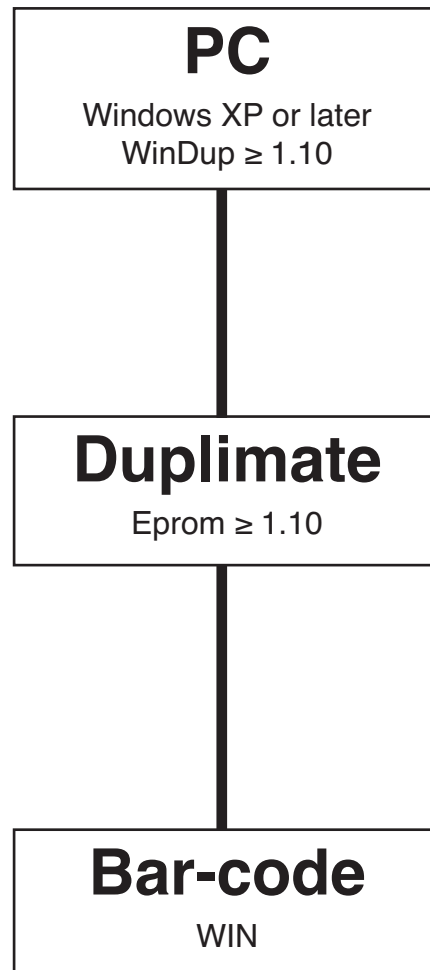

New

¹ WinDup 1.08 will run poorly under later versions of Windows.